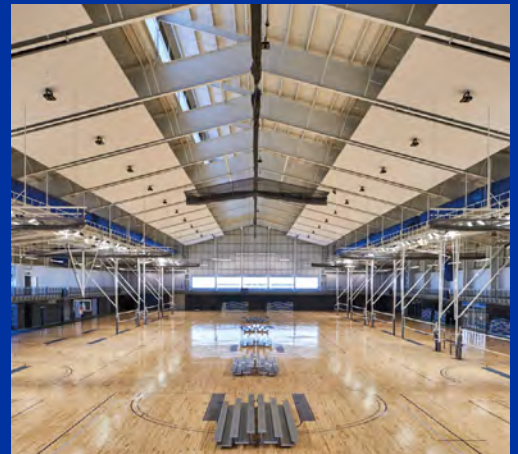

Finley Center

Located at the Hoover Met Complex, The Finley Center is a state-of-the-art 155,000 square foot sports complex and event venue. With 83,000 square feet of continuous space, the facility can transform to fit the demands of events both large and small, including sports tournaments, banquets, trade shows, recreation programs, and community gatherings.